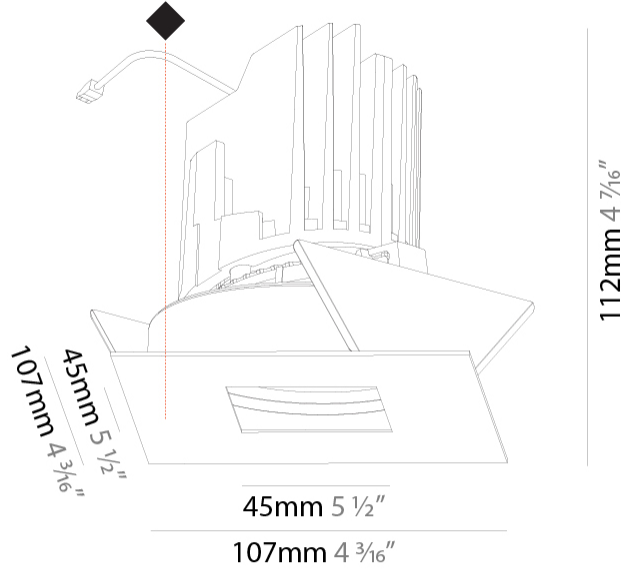

Shape: Square  
 Length (mm): 107  
 Length (in): 4 3/16  
 Width (mm): 107  
 Width (in): 4 3/16  
 Depth (mm): 112  
 Depth (in): 4 7/16  
 Ceiling Thickness (mm): 10 / 12.5 / 15  
 Ceiling Thickness (in): 3/8 or 1/2 or 9/16  
 Min. Recessing Depth (mm): 130  
 Min. Recessing Depth (in): 5 1/8  
 Light Distribution: Adjustable / Downlight  
 Weight (kg): 0.479  
 Weight (lbs): 1.06  
 Fixture Finish: SSR / BKV / CWI / CRY / HAB / LAG / UFT / ITA / RUA / RUR / MIC / FTG / MYG / TWT / LOD / PUS / FRO / FUP / KIA / POP / BLS / SPG / MEY / GOH / GUM / CHC / COM / ABZ / JAG / OBR / MOS / ROR  
 Fixture Material: Aluminum Die Cast  
 Cut-out Measurements: 98mm / 3 7/8"

**OPTICAL**

Reflector°: 10  
 Adjustability: Rotational 355°; Tilt 30°

**RATINGS AND CERTIFICATIONS**

Certified By: Certified for North American Standards  
 IP rating: IP20

98mm 3 7/8"    130mm 5 1/8"    10 | 15mm 3/8" 9/16"    30°    355°

#### PHYSICAL

Shape: Square  
 Length (mm): 107  
 Length (in): 4 <sup>3</sup>/<sub>16</sub>"  
 Width (mm): 107  
 Width (in): 4 <sup>3</sup>/<sub>16</sub>"  
 Depth (mm): 112  
 Depth (in): 4 <sup>7</sup>/<sub>16</sub>"  
 Ceiling Thickness (mm): 10 / 12.5 / 15  
 Ceiling Thickness (in): 3/8 or 1/2 or 9/16  
 Min. Recessing Depth (mm): 130  
 Min. Recessing Depth (in): 5 <sup>1</sup>/<sub>8</sub>"  
 Light Distribution: Adjustable / Downlight  
 Weight (kg): 0.479  
 Weight (lbs): 1.06  
 Fixture Finish: SSR / BKV / CWI / CRY / HAB / LAG / UFT / ITA / RUA / RUR / MIC / FTG / MYG / TWT / LOD / PUS / FRO / FUP / KIA / POP / BLS / SPG / MEY / GOH / GUM / CHC / COM / ABZ / JAG / OBR / MOS / ROR  
 Fixture Material: Aluminum Die Cast  
 Cut-out Measurements: 98mm / 3 7/8"